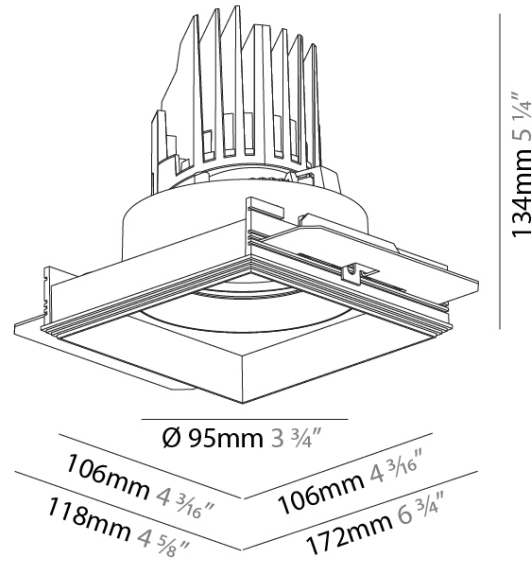

ELECTRICAL

Lamp Type: LED (Zhaga Standard)
Input Wattage (W): 13.2 (2700K) / 16.5
Total Output Wattage (W): 12 (2700K) / 15
Dimming: Tri-Mode (Non-Dimming and Phase Dimming (120Vac only) and 0-10V Dimming)
Driver Included: No
Driver Location: Recessed Housing
Driver Type: Constant Current - Universal
Driver Class: Class 2
Housing: See components
Input Voltage (V): 120 - 277
Constant Current (MA): 350

LED

Number of LEDs: 1
Color Temperature (°K): 2700 / 3000 / 3500 / 4000
Max. Delivered Lumen (lm): 850 / 950 / 1019 / 1040
Nominal Lumen (lm): 960 / 1070 / 1156 / 1180
CRI: >90 CRI
Efficiency (%): 88.5
Lamp Life (hrs): 50000
Upon Request: RGB-W Tunable White Special Color Temperature Special LED

OPTICAL

Reflector: 10
Adjustability: Rotational 355°; Tilt 30°
Upon Request: Special Beam Angles

RATINGS AND CERTIFICATIONS

Zaneen Lighting Inc. © 2021, T 1990 280-3382, F 416-247-9319, www.zaneen.com

Available for international specifications by adding "INT" at the end of the existing Model #. For assistance on 'custom' specifications, contact zteam@zaneen.com. In a constant effort to supply the best product, we reserve the right to change specifications or materials without notice. The most recent specification sheets are found at zaneen.com
IP rating: IP20