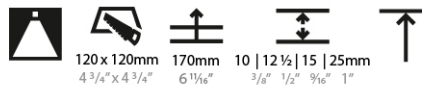

ELECTRICAL

Lamp Type: LED (Zhaga Standard)
Input Wattage (W): 15.5
Total Output Wattage (W): 14.5
Dimming: Tri-Mode (Non-Dimming and Phase Dimming (120Vac only) and 0-10V Dimming)
Driver Included: No
Driver Location: Recessed Housing
Driver Type: Constant Current - Universal
Driver Class: Class 2
Housing: See components
Input Voltage (V): 120 - 277
Constant Current (MA): 500

LED

Number of LEDs: 1
Color Temperature (°K): 2700 / 3000 / 3500 / 4000
Max. Delivered Lumen (lm): 940 / 980 / 1029 / 1050
Nominal Lumen (lm): 1386 / 1438 / 1511 / 1542
CRI: >90 CRI
Efficiency (%): 87.9 / 88.4 / 87.9
Lamp Life (hrs): 50000
Upon Request: RGB-W Tunable White Special Color Temperature Special LED

OPTICAL

Reflector: 20 / 40 / 60
Upon Request: Special Beam Angles

RATINGS AND CERTIFICATIONS

Available for international specifications by adding 'INT' at the end of the existing Model #. For assistance on 'custom' specifications, contact zteam@zaneen.com. In a constant effort to supply the best product, we reserve the right to change specifications or materials without notice. The most recent specification sheets are found at zaneen.com

IP rating: IP20